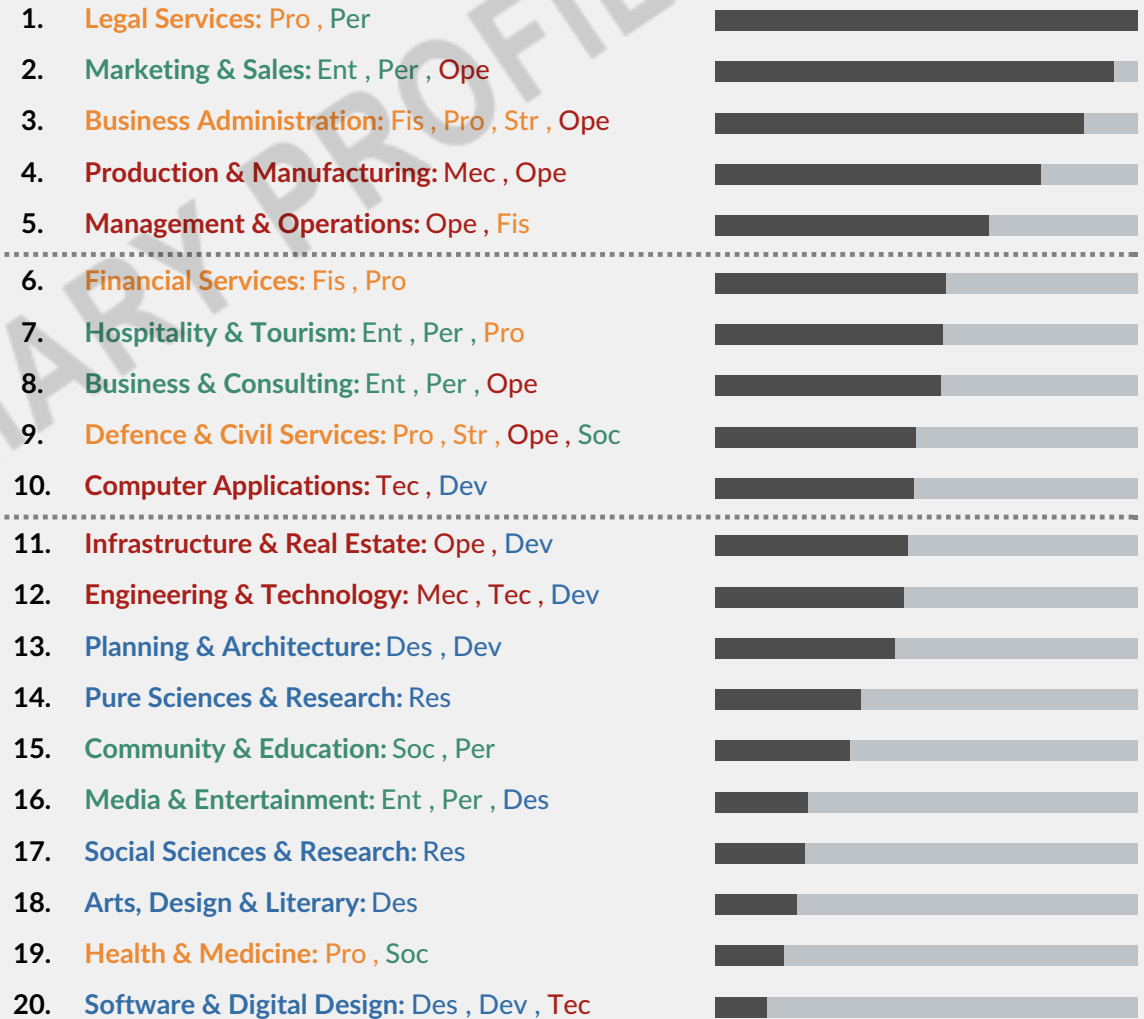

Communicator

You are the voice of the team and like persuading and inspiring people

Innovator

You are the mind of the team and like working with new concepts and ideas

Career Strengths

Recommendations For You:

Career Families

* Complete Career Roles Given in the Detailed Profile