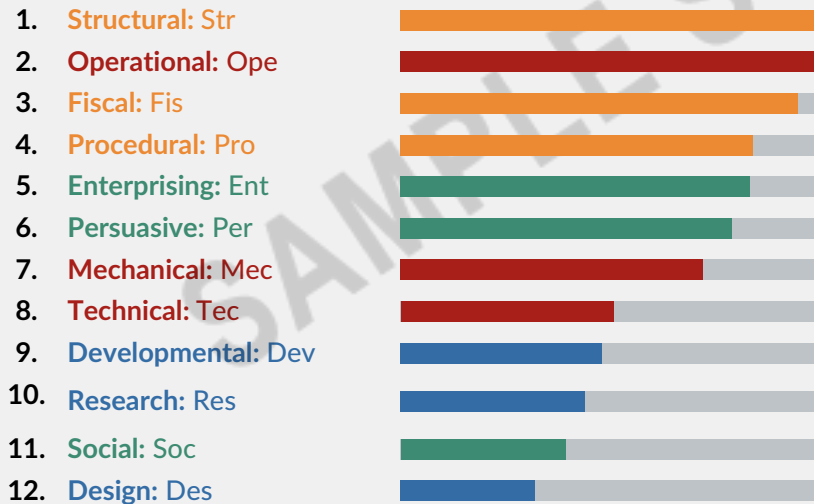

Graduate/ Professional (CT4) Summary Profile

* NOTE: Your profile is unique to you. The recommended Career Families are based on the Personality, Motivations & Interests assessed through the tool, relative to yourself only.

Who You Are & What You're Good At:

Career Code (Overall Profile)

Enabler

You are the backbone of the team and like things to be organized and well managed

Builder

You are the hands-on member of the team and like executing and getting things done

Communicator

You are the voice of the team and like persuading and inspiring people

Innovator

You are the mind of the team and like working with new concepts and ideas

Career Strengths